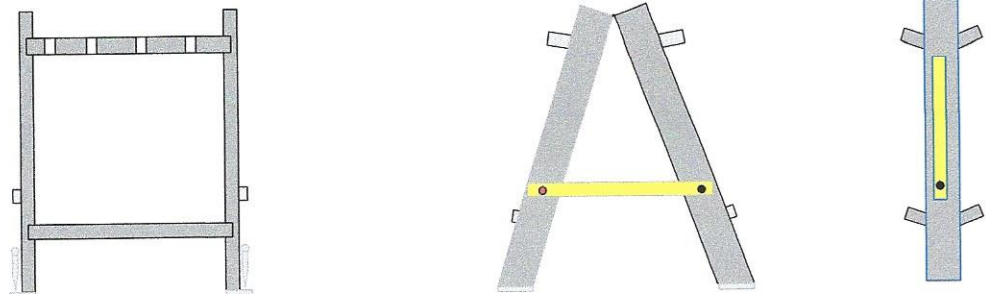

Design for collapsible stand for maximum of 8 rifles.

Design for collapsible target stand for use with conventional and falling plate targets

Project

Rifle and target stands

Client

British Shooting

Drawing Nos..

JMB/008/002

MARSH BROWN
Chartered Surveyors
63, Tithe Barn Drive,
Maidenhead.
Berkshire. SL6 2DF.
Tel: 07999 055757

Scale

NOT TO SCALE.

Drawn by

JMB/30/4/20

Copyright

Marsh Brown own the copyright in this drawing. Written consent must be obtained before this drawing may be copied or used for any purpose other than the one for which it was supplied.