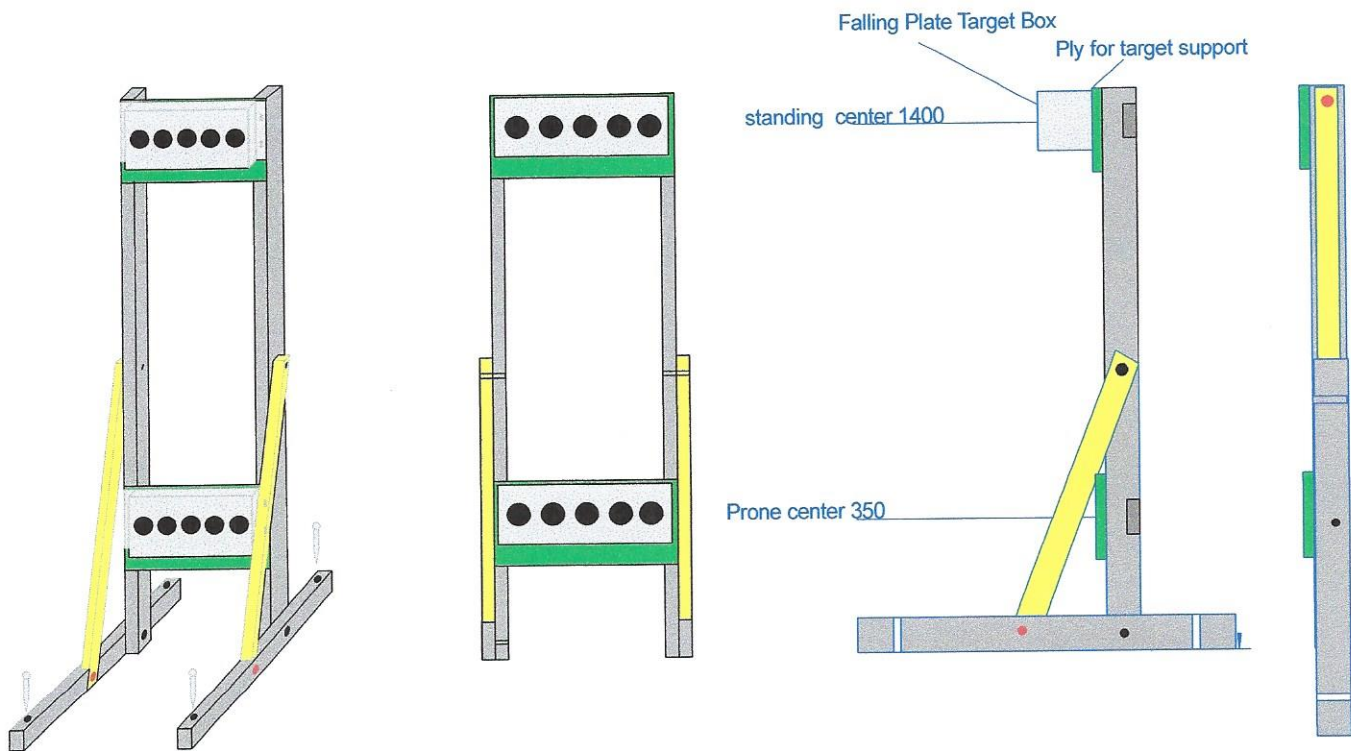

Design for collapsible stand for maximum of 8 rifles.

Design for collapsible target stand for use with conventional and falling plate targets

Project

Rifle and target stands

Client

British Shooting

Drawing Nos..

JMB/008/002

MARSH BROWN
Chartered Surveyors
63, Tithe Barn Drive,
Maidenhead.
Berkshire. SL6 2DF.
Tel: 07999 055757

Scale

NOT TO SCALE.

Drawn by

JMB/30/4/20

Copyright

Marsh Brown own the copyright in this drawing. Written consent must be obtained before this drawing may be copied or used for any purpose other than the one for which it was supplied.